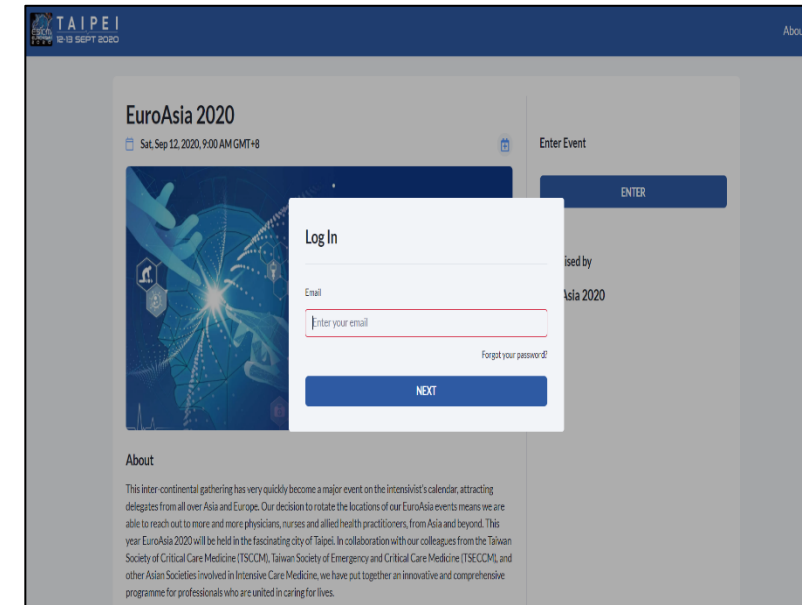

20
20

EuroAsia

TSCCM

TSECCM

**Smart Emergency and Critical Care
SSC 2020**

Online Conference Operational Manual & Function

Verification

Please check your registered mailbox for EuroAsia 2020 Online Conference Letter & Link

1 Click the conference link

2 Click "ENTER"

3 You will need to enter your email at first time log on

This conference link is exclusive for you only ,
DO NOT PASS TO ANYONE

<https://web.micepad.co/EuroAsia2020>

Features

The screenshot shows the website for the Taipei 2020 EuroAsia conference. The header includes the event name 'TAIPEI' and dates '12-13 SEPT 2020'. A navigation menu on the left lists: 'Welcome Message - TSCCM & TSECCM', 'Welcome Message - ESICM', 'Organizing Committee', 'About Euro Asia' (highlighted in blue), and 'Sponsor'. A red box highlights the 'Information' icon in the top left of the menu. The main content area displays the 'About' section, which describes the conference as a major inter-continental gathering. Below this, there are sections for 'EuroAsia 2017' and 'EuroAsia 2018'. The top right of the page shows '2 online' and the user name 'Anson Hsing'.